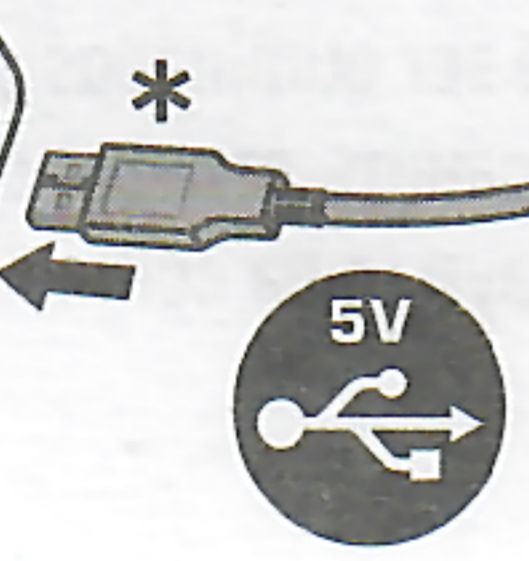

4

USB TYPE C

5V / 1A-2A

*not incl.

5

100%

<5%

6

USB Type C 5V

~2.5 h