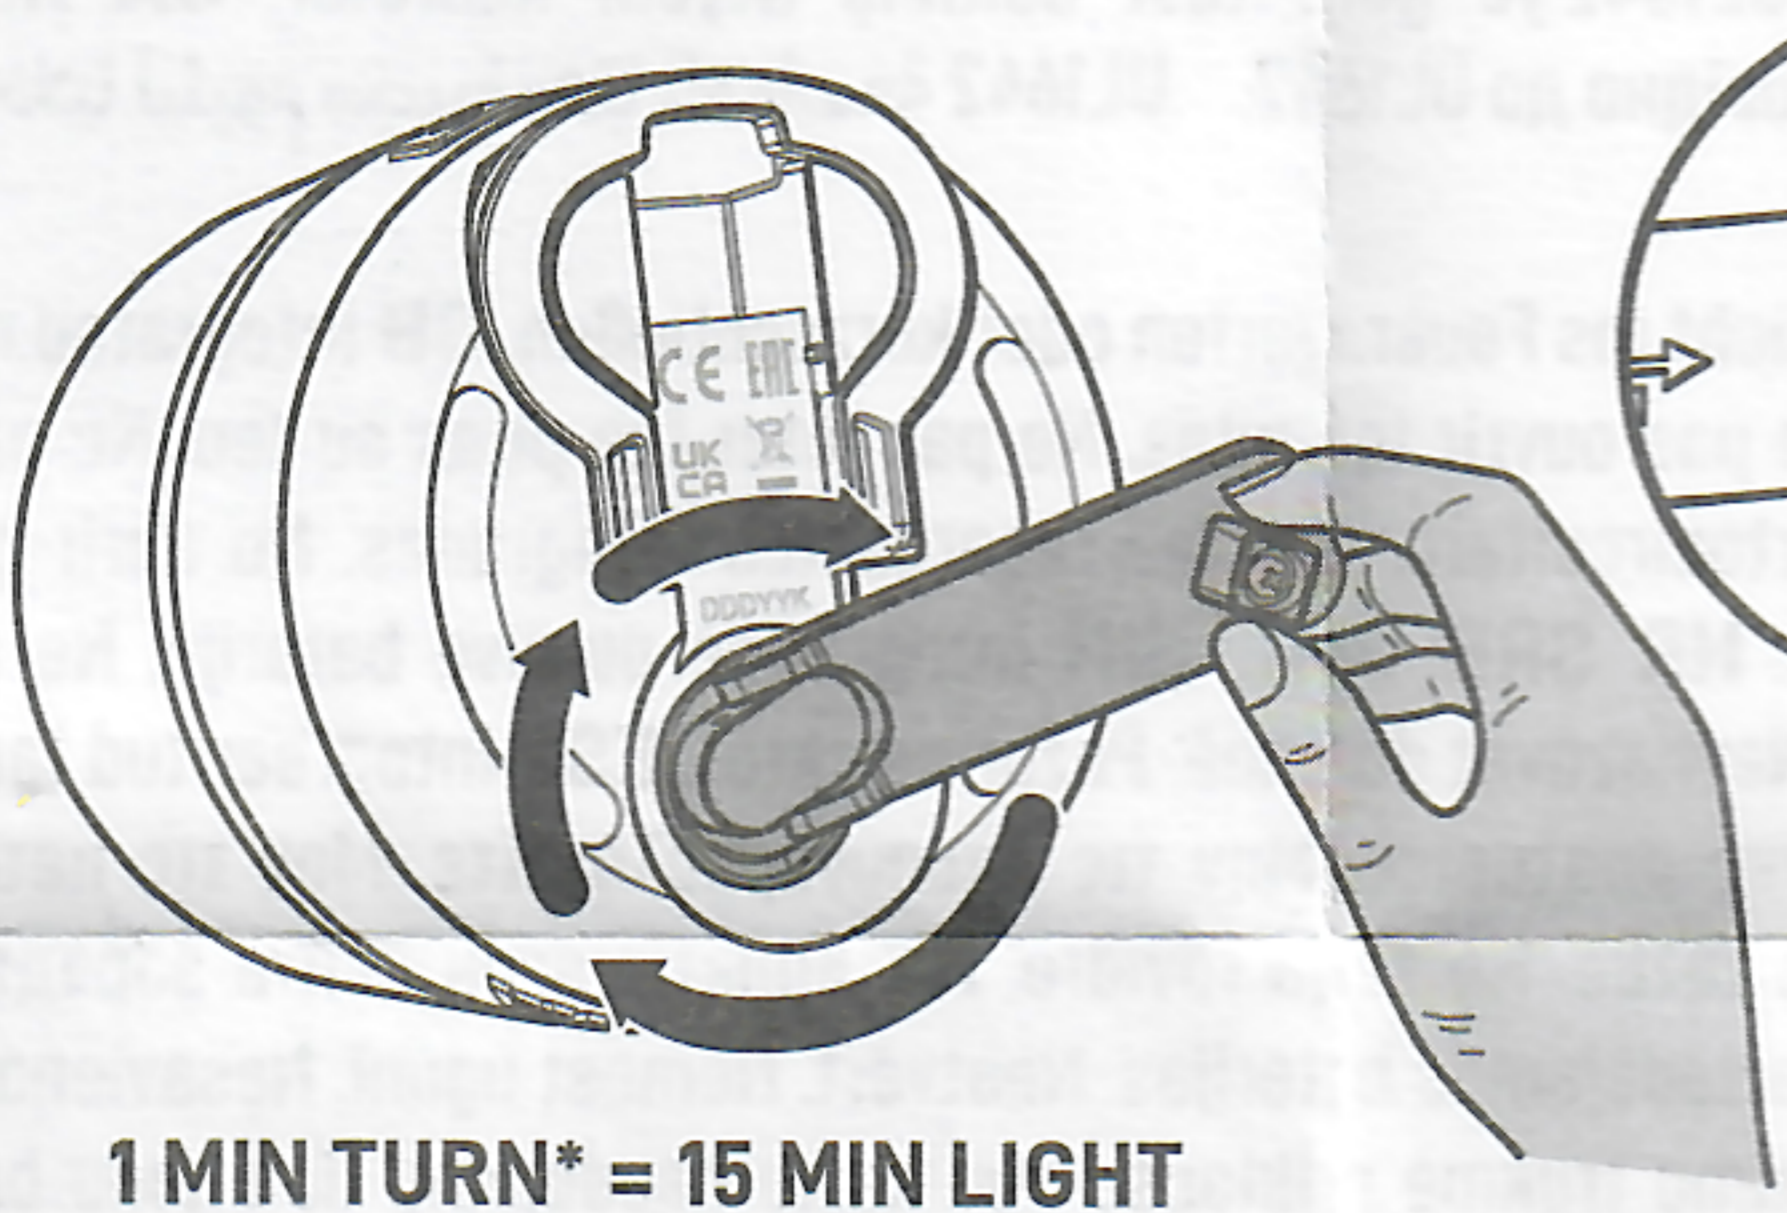

1

1. click

2. click

3. click

2

1 MIN TURN* = 15 MIN LIGHT

*2.5 rotations/sec. (completely discharged)

3

4

USB TYPE C

5V / 1A-2A

*not incl.

5

100%

<5%

6

USB Type C 5V

~2.5 h