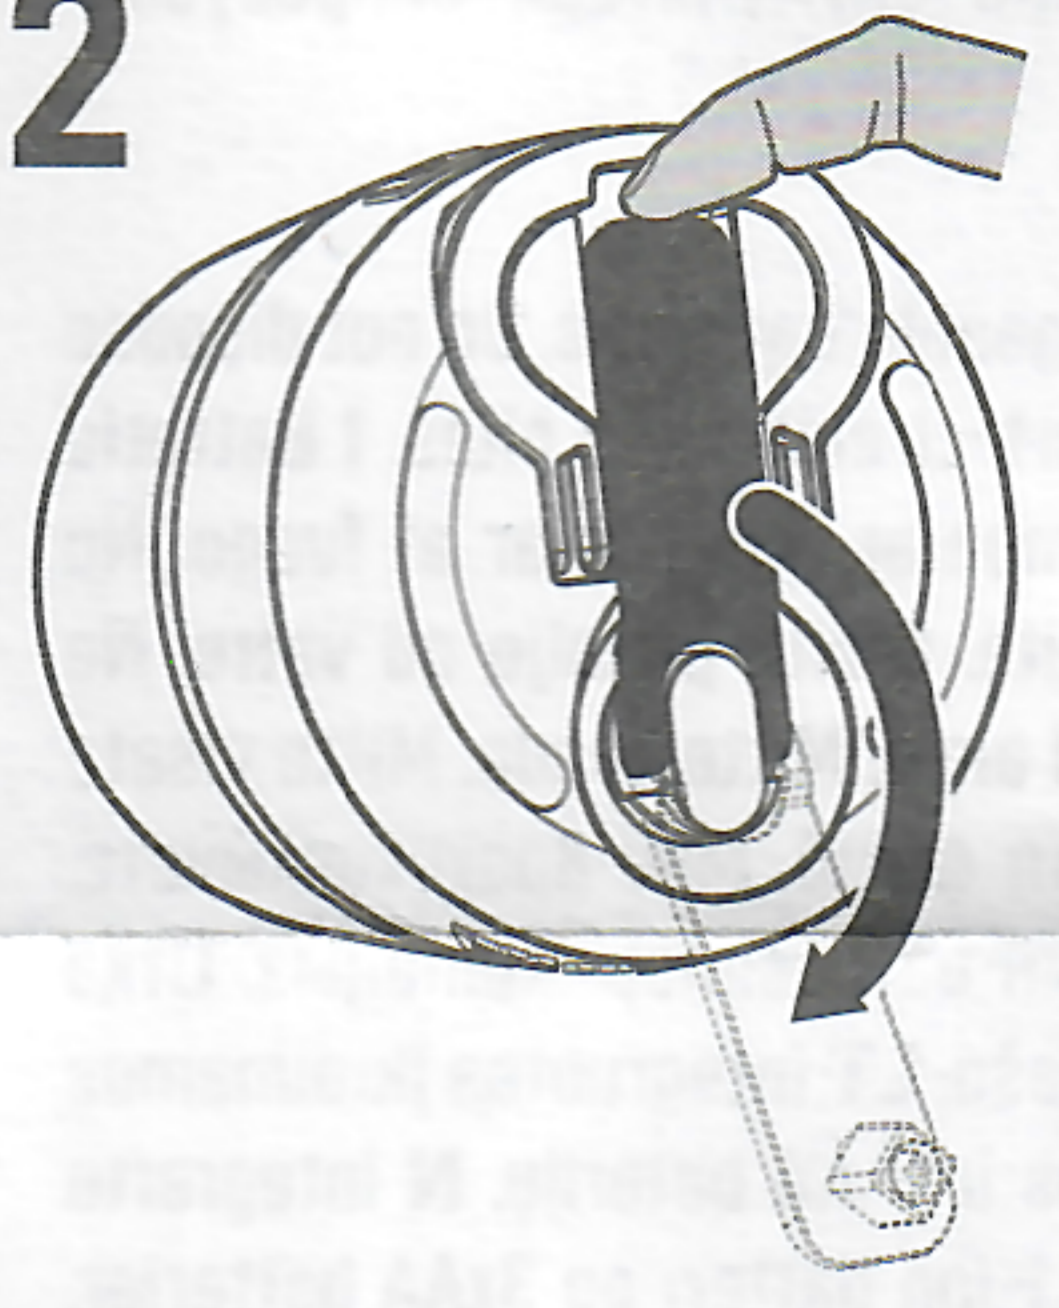

1

1. click

2. click

3. click

2

1 MIN TURN* = 15 MIN LIGHT

*2.5 rotations/sec. (completely discharged)

3

4

USB TYPE C

5V / 1A-2A

*not incl.

5

100%

<5%

6

USB Type C 5V

~2.5 h