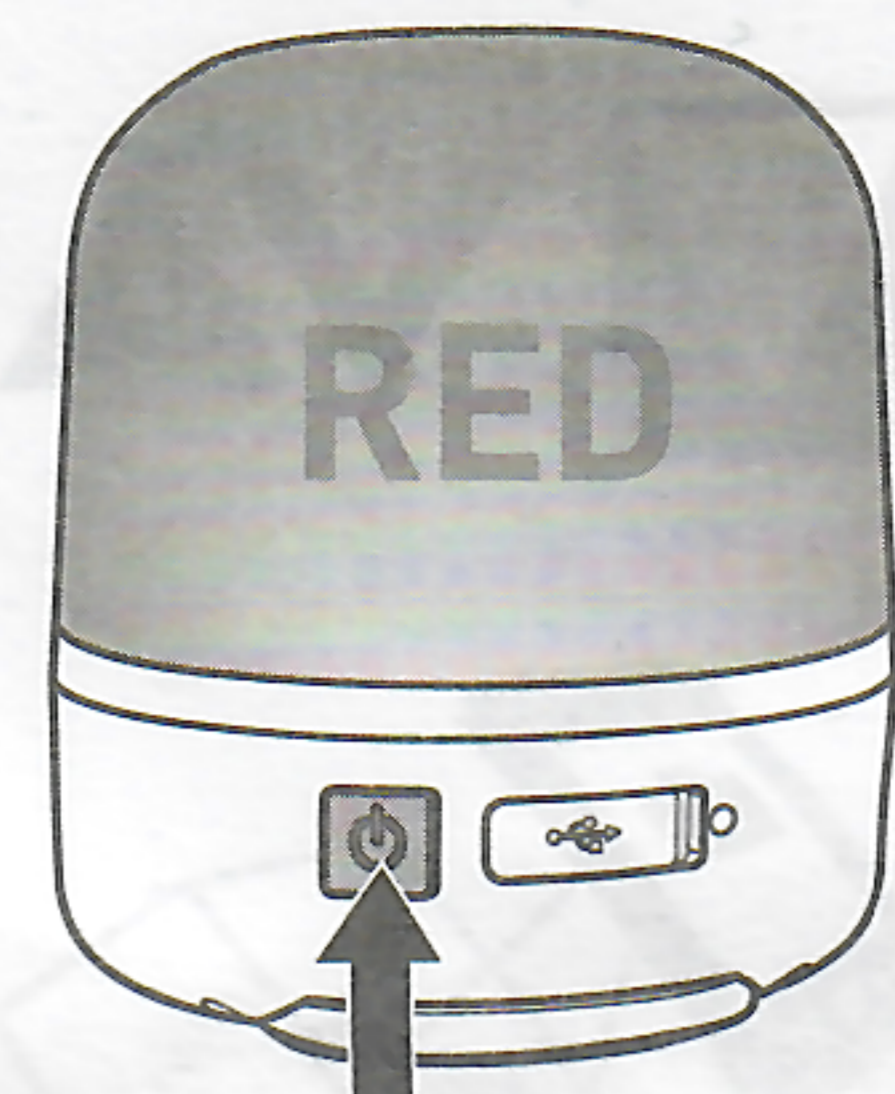

1

1. click

2. click

3. click

2

1 MIN TURN* = 15 MIN LIGHT

*2.5 rotations/sec. (completely discharged)

3

4

USB TYPE C

5V / 1A-2A

*not incl.

5

100%

<5%

6